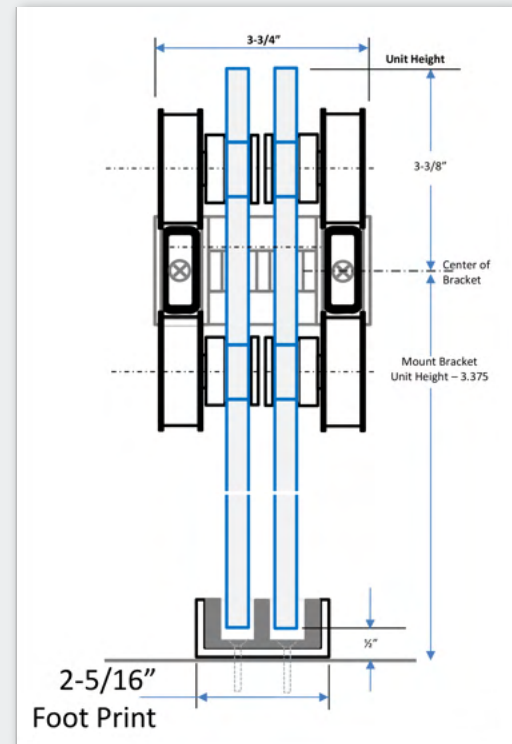

SYMMETRY

Waterfall is pleased to introduce an exciting new concept in the ever growing demand for Heavy Glass Sliders. Symmetry features two sliding panels that roll on the **INSIDE** of two heavy-duty stainless steel tubes. This configuration creates a footprint at the bottom of the unit of only 2-5/16" (significantly less than conventional doors with the panels outboard of the header) allowing the unit to be installed on tubs and showers with narrow curbs. Additionally, Symmetry provides easy installation by eliminating wall jambs and adding idle rollers in place of a traditional curb. Symmetry is available in Chrome, Brushed Nickel and Matte Black.

Waterfall
bath enclosures

2140 Hutton Drive, #150
Carrollton, TX 75006
877.747.4843

www.waterfallbathenclosures.com
customerservice@waterfallbathenclosures.com

FEATURES & BENEFITS

- Available with recessed finger pulls or tubular towel bars.
- Optional Return Panel using the available clip system.
- Ease of installation including adjustable panels using the "cam action" built into the rollers.
- Adjustment Wrench, Allen Wrenches & Wall Anchors included.

Optional Return Panel

Finger Pull