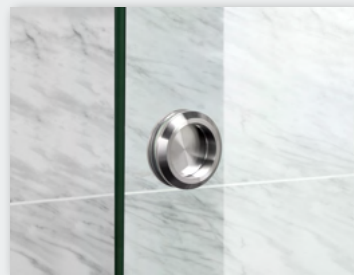

SYMMETRY

Waterfall is pleased to introduce an exciting new concept in the ever growing demand for Heavy Glass Sliders. Symmetry features two sliding panels that roll on the **INSIDE** of two heavy-duty stainless steel tubes. This configuration creates a footprint at the bottom of the unit of only 2-5/16" (significantly less than conventional doors with the panels outboard of the header) allowing the unit to be installed on tubs and showers with narrow curbs. Additionally, Symmetry provides easy installation by eliminating wall jambs and adding idle rollers in place of a traditional curb. Symmetry is available in Chrome, Brushed Nickel and Matte Black.

Waterfall
bath enclosures

2140 Hutton Drive, #150
Carrollton, TX 75006
877.747.4843

www.waterfallbathenclosures.com
customerservice@waterfallbathenclosures.com

FEATURES & BENEFITS

- Available with recessed finger pulls or tubular towel bars.
- Optional Return Panel using the available clip system.
- Ease of installation including adjustable panels using the "cam action" built into the rollers.
- Adjustment Wrench, Allen Wrenches & Wall Anchors included.

Optional Return Panel

Finger Pull