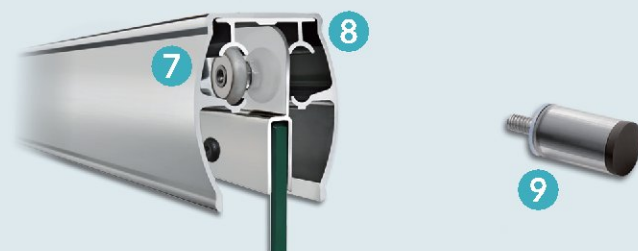

Inquire about EnduroShield protective coating to reduce cleaning time by up to 90%.